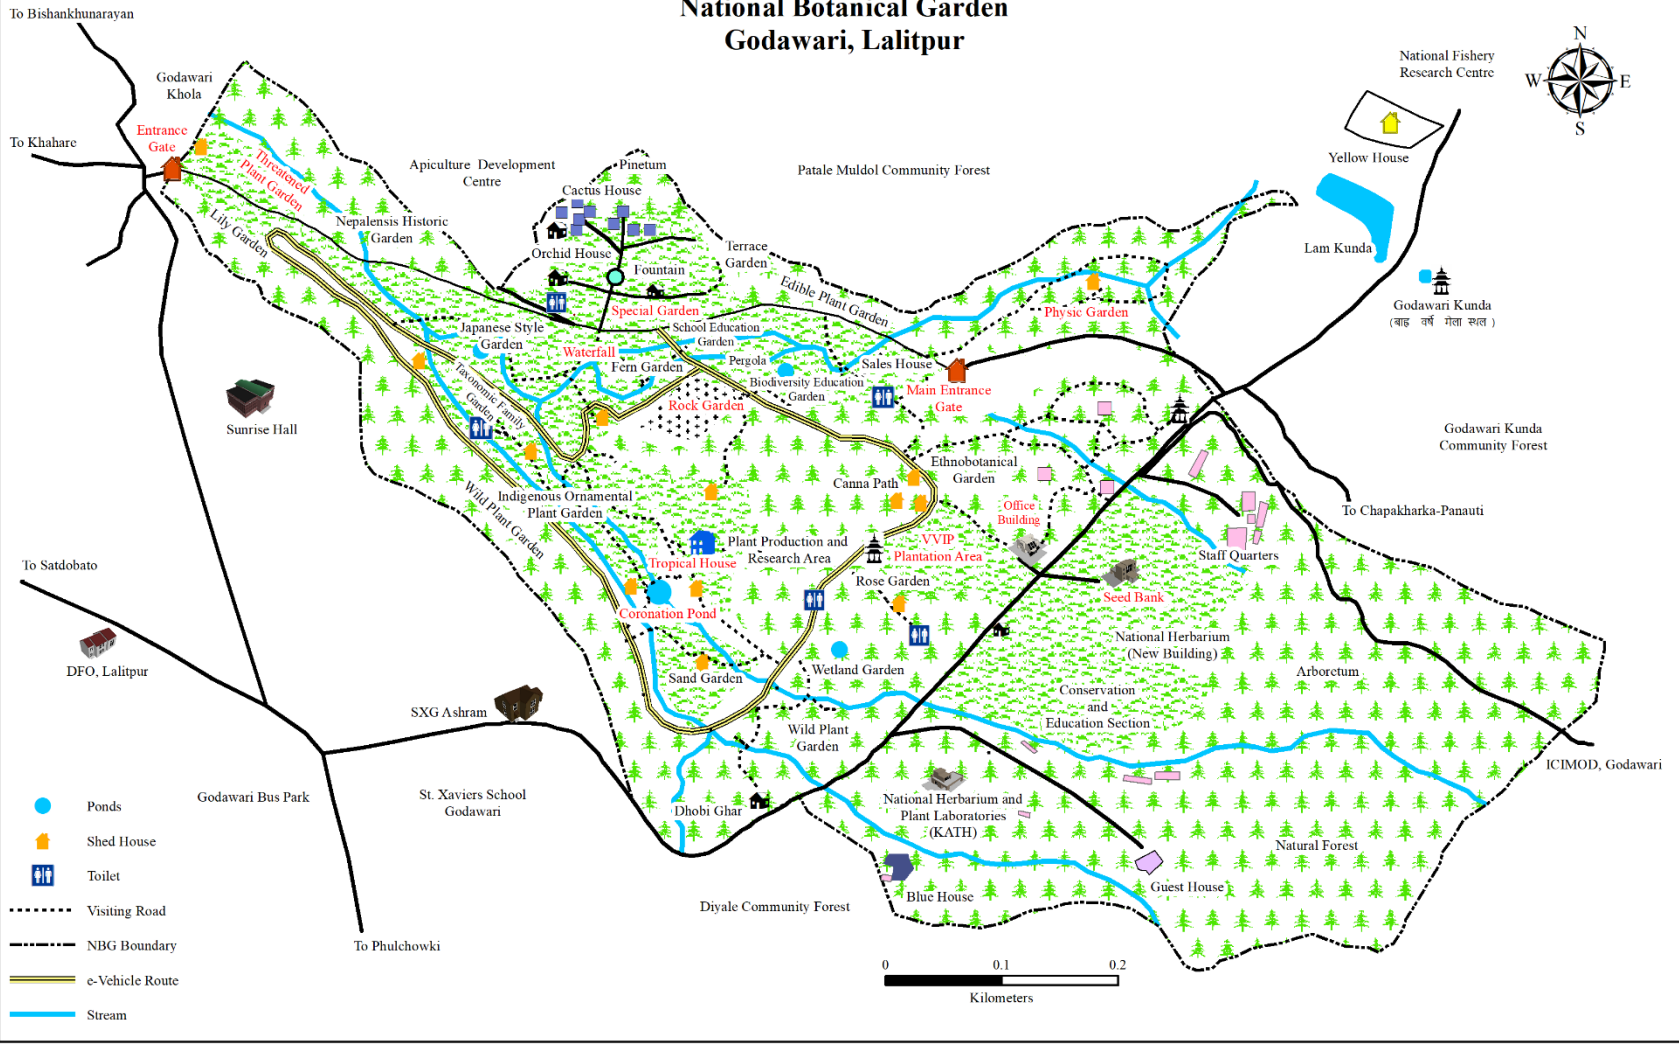

National Botanical Garden Godawari, Lalitpur

- Ponds
- Shed House
- Toilet
- Visiting Road
- NBG Boundary
- e-Vehicle Route
- Stream